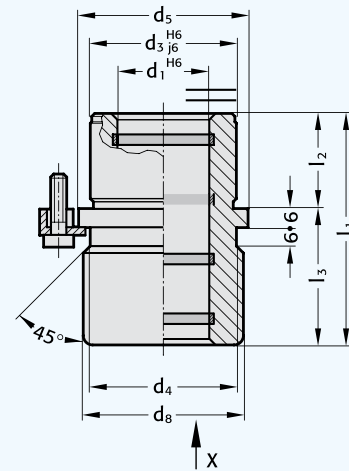

### Headed Guide Bushes, Bronze with solid lubrication rings

Mounting Example

MFB 2081.74

MFB 207.45

Order No. for replacement parts Screw clamp with cap screws M6 × 20 similar DIN 6912, head Φ 13, (four clamps for size Φ d<sub>1</sub> = 38 mm and over)

**Note:**

Headed Guide Bushes are to be held in H6-retainer bores. Three screw clamps are provided for fixing; sizes d<sub>1</sub>=38 mm and over have four.

**Material:** Bronze

**Execution:**

Contact surfaces with solid lubricant rings. Diameter d<sub>3</sub> and collar face precision ground.