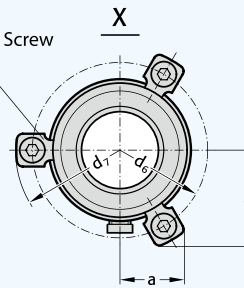

### Headed Guide Bushes, Bronze with solid lubrication rings

Mounting Example

MFB 2081.74

MFB 207.45

Order No. for replacement parts Screw clamp with cap screws M6 × 20 similar DIN 6912, head Φ 13, (four clamps for size Φ d<sub>1</sub> = 38 mm and over)

**Note:**

Headed Guide Bushes are to be held in H6-retainer bores. Three screw clamps are provided for fixing; sizes d<sub>1</sub>=38 mm and over have four.

**Material:** Bronze

**Execution:**

Contact surfaces with solid lubricant rings. Diameter d<sub>3</sub> and collar face precision ground.