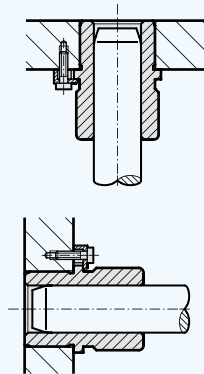

### Headed Guide Bushes, Bronze with solid lubrication rings

Mounting Example

MFB 2081.74

MFB 207.45

Order No. for replacement parts Screw clamp with cap screws M6 × 20 similar DIN 6912, head Φ 13, (four clamps for size Φ d<sub>1</sub> = 38 mm and over)

**Note:**

Headed Guide Bushes are to be held in H6-retainer bores. Three screw clamps are provided for fixing; sizes d<sub>1</sub>=38 mm and over have four.

**Material:** Bronze

**Execution:**

Contact surfaces with solid lubricant rings. Diameter d<sub>3</sub> and collar face precision ground.